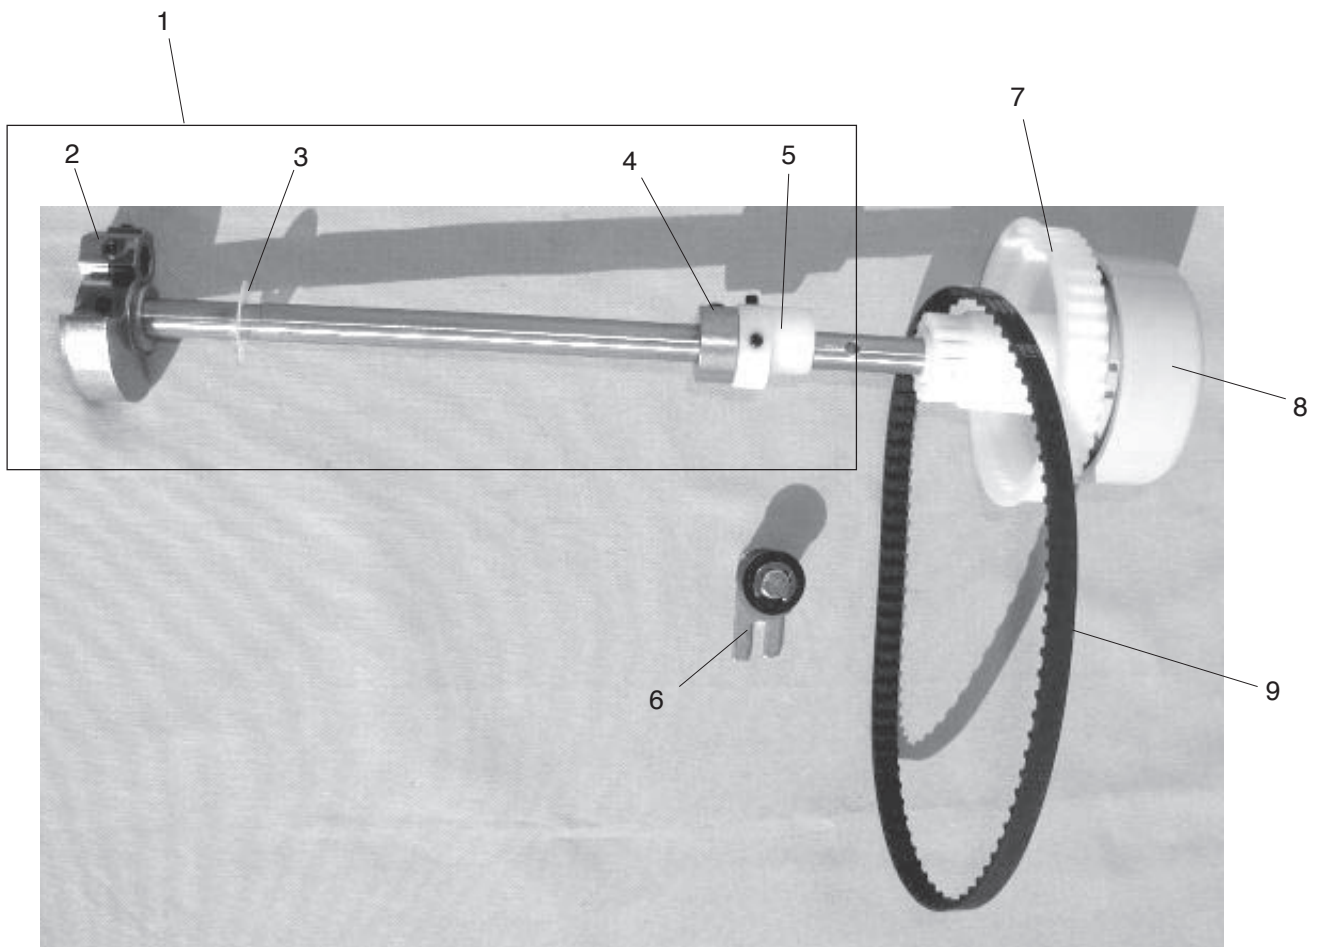

PARTS LIST

PARTS LIST

KEY NO.	PARTS NO.	DESCRIPTION
1	795606007	Upper shaft (unit)
2	795048005	Needle bar crank
3	000038605	Washer
4	639095000	Ring
5	795125007	Needle thread take-up lever cam
6	795607008	Idler (unit)
7	795632013	Belt wheel (unit)
8	846081403	Handwheel
9	795050000	Timing belt
10	795608009	Lower shaft (unit)
11	795051001	Lower shaft
12	724030004	Lower shaft timing gear (unit)
13	619006002	Upper shaft ring
14	795057007	Looper take-up lever cam
15	795628005	Looper rocking cam (unit)
16	795055005	Looper cam
17	795056006	Looper rod
18	795134009	Screw
19	000038605	Washer