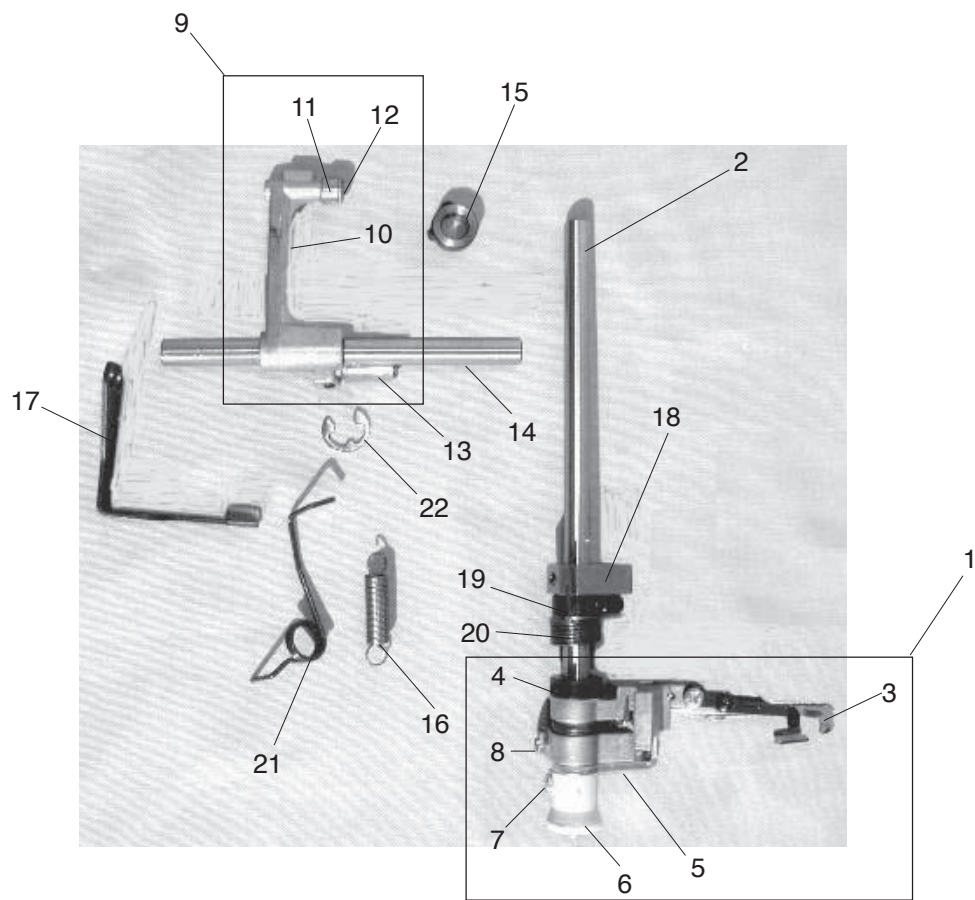

PARTS LIST

PARTS LIST

KEY NO.	PARTS NO.	DESCRIPTION
1	795613007	Looper shaft (unit)
2	795092004	Looper shaft
3	795614008	Looper (unit)
4	792048006	Looper thrust ring
5	795099001	Looper link arm
6	795101007	Looper release knob
7	000101116	Setscrew 3x4
8	000138008	Hexagonal bolt 4x16
9	795612006	Looper crank arm
10	795089008	Looper rocking arm
11	795034008	Looper cam roller
12	795053003	Looper cam roller pin
13	795090002	Looper slider block
14	795088007	Looper rocking shaft
15	624245001	Thrust stopper
16	795132007	Looper spring
17	795085004	Needle guard
18	795093005	Looper arm
19	792048006	Looper shaft ring
20	795135000	Looper rocking spring
21	795127009	Looper crank spring
22	000002909	Snap ring E-7
23	795610004	Main feed base (unit)
24	795060003	Main feed dog
25	795061004	Sub feed dog
26	796601005	Needle plate (unit)
27	785521006	Feed regulator (unit)
28	795609000	Looper thread take-up lever (unit)
29	795073009	Link shaft support base