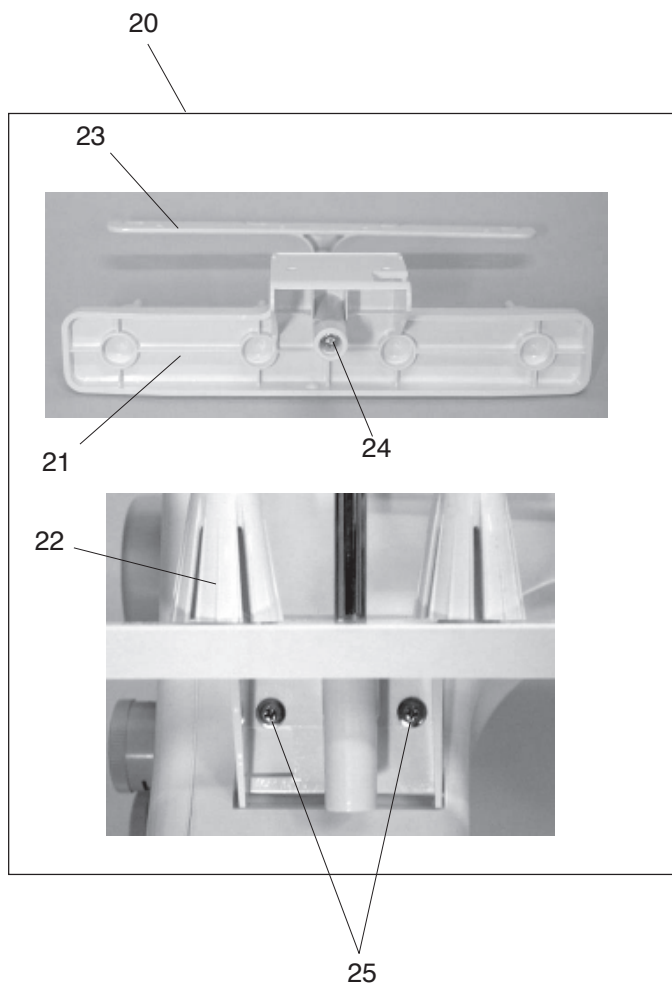

SERVICE MANUAL
PARTS LIST

Cover Pro 1000CPX

PARTS LIST

PARTS LIST

KEY NO.	PARTS NO.	DESCRIPTION
1	795603107	Face cover (unit)
2	795016004	Face cover
3	840602006	Thread cutter (unit)
4	000115700	Setscrew TP 4x10
5	795601002	Rear cover (unit)
6	795007105	Rear cover
7	795004009	Handle
8	795005000	Handle supporter
9	730015002	Handle shaft
10	000120203	Setscrew 3x8 (B)
11	795602210	Looper cover (unit)
12	795010123	Looper cover
13	795102008	Attachment set plate
14	000120203	Setscrew 3x8 (B)
15	795011009	Looper cover supporter
16	795013001	Looper cover shaft
17	795150001	Looper cover spring
18	000002105	Snap ring E-3
19	795015003	Stitch chart
20	789606008	Spool stand (unit)
21	777011003	Spool stand
22	784223105	Spool holder
23	789607009	Thread guide bar (unit)
24	000115700	Setscrew TP 4x10
25	000114802	Setscrew TP 4x12

PARTS LIST

1

2

11

3

12

2

4

KEY NO.	PARTS NO.	DESCRIPTION
1	795631001	Free-arm cover (unit)
2	000081005	Setscrew 4x8
3	795114106	Belt cover
4	795112001	Base plate
5	605074008	Rubber foot
6	000119106	Setscrew TP 4x10
7	000198305	Setscrew 4x10 (B)
8	795634004	Adjusting screw (unit)
9	000081016	Setscrew 4x8
10	000234603	Setscrew 4x10
11	000103510	Setscrew 4x10
12	795009004	Extension table