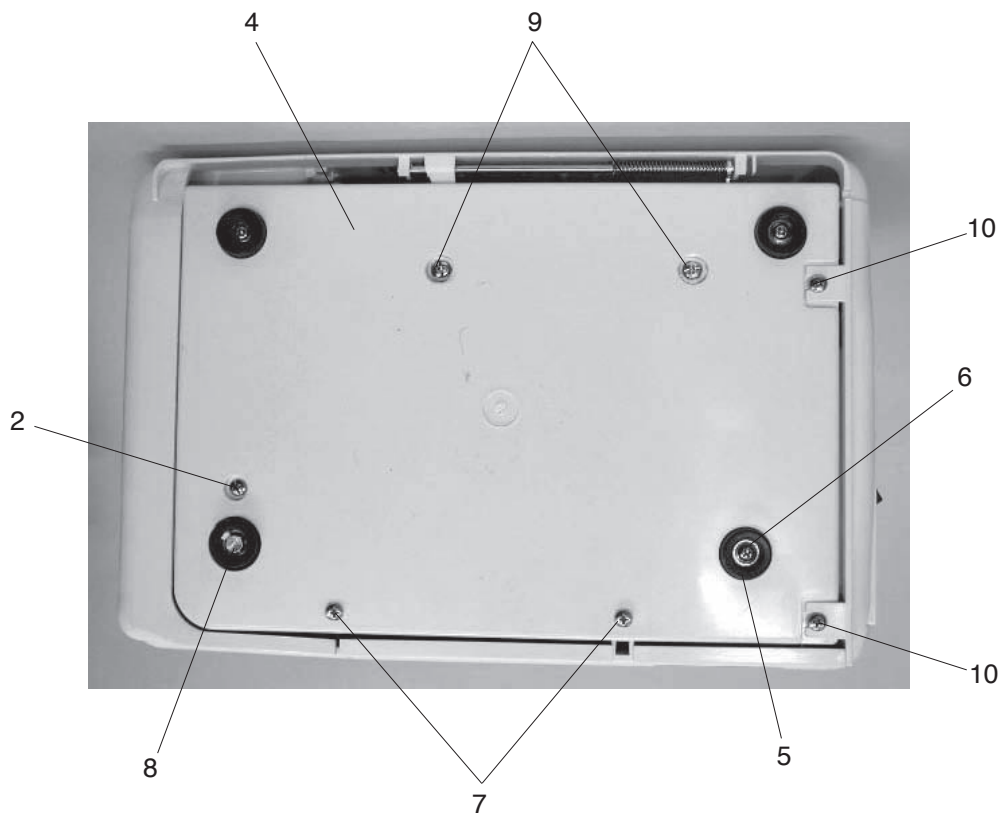

SERVICE MANUAL
PARTS LIST

Cover Pro 1000CPX

PARTS LIST

PARTS LIST

KEY NO.	PARTS NO.	DESCRIPTION
1	795603107	Face cover (unit)
2	795016004	Face cover
3	840602006	Thread cutter (unit)
4	000115700	Setscrew TP 4x10
5	795601002	Rear cover (unit)
6	795007105	Rear cover
7	795004009	Handle
8	795005000	Handle supporter
9	730015002	Handle shaft
10	000120203	Setscrew 3x8 (B)
11	795602210	Looper cover (unit)
12	795010123	Looper cover
13	795102008	Attachment set plate
14	000120203	Setscrew 3x8 (B)
15	795011009	Looper cover supporter
16	795013001	Looper cover shaft
17	795150001	Looper cover spring
18	000002105	Snap ring E-3
19	795015003	Stitch chart
20	789606008	Spool stand (unit)
21	777011003	Spool stand
22	784223105	Spool holder
23	789607009	Thread guide bar (unit)
24	000115700	Setscrew TP 4x10
25	000114802	Setscrew TP 4x12

PARTS LIST

1

2

11

3

12

2

4

KEY NO.	PARTS NO.	DESCRIPTION
1	795631001	Free-arm cover (unit)
2	000081005	Setscrew 4x8
3	795114106	Belt cover
4	795112001	Base plate
5	605074008	Rubber foot
6	000119106	Setscrew TP 4x10
7	000198305	Setscrew 4x10 (B)
8	795634004	Adjusting screw (unit)
9	000081016	Setscrew 4x8
10	000234603	Setscrew 4x10
11	000103510	Setscrew 4x10
12	795009004	Extension table