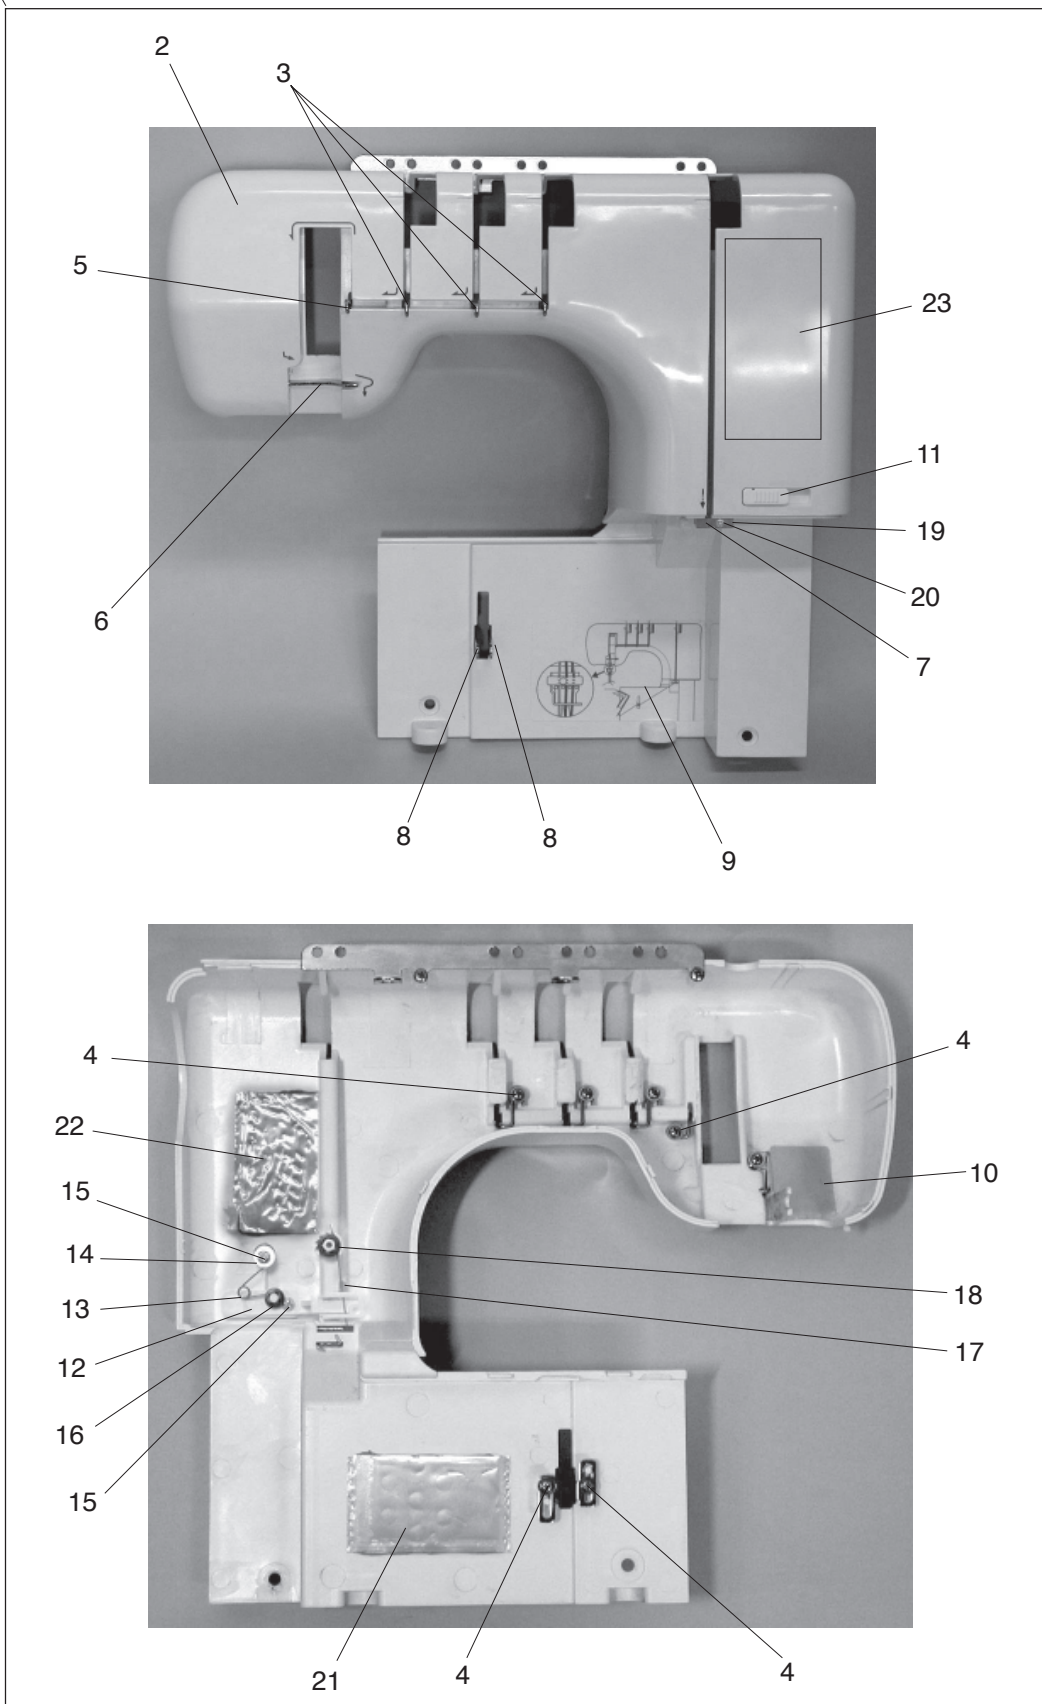

PARTS LIST

1

PARTS LIST

KEY NO.	PARTS NO.	DESCRIPTION
1	796607001	Front cover (unit)
2	795039601	Front cover
3	795040007	Thread guide (1)
4	000149301	Setscrew 3x8 (B)
5	795041008	Needle thread guide (2)
6	795042009	Needle thread guide (3)
7	795165009	Looper thread guide (1)
8	795045002	Looper thread guide (2)
9	795046003	Thread guide chart
10	724025006	Face cover reflection plate
11	788064108	Looper thread tension slider
12	795166000	Converter plate
13	788081008	Spring
14	000070506	Washer
15	000161206	Setscrew 3x10 (B)
16	000014100	Snap ring CS-4
17	795164008	Spring
18	000013903	Snap ring CS-5
19	795167001	Spring
20	820374004	Setscrew 2x2.3
21	795143403	Vibration absorber 4
22	795143300	Vibration absorber 3
23	795169003	Sticker