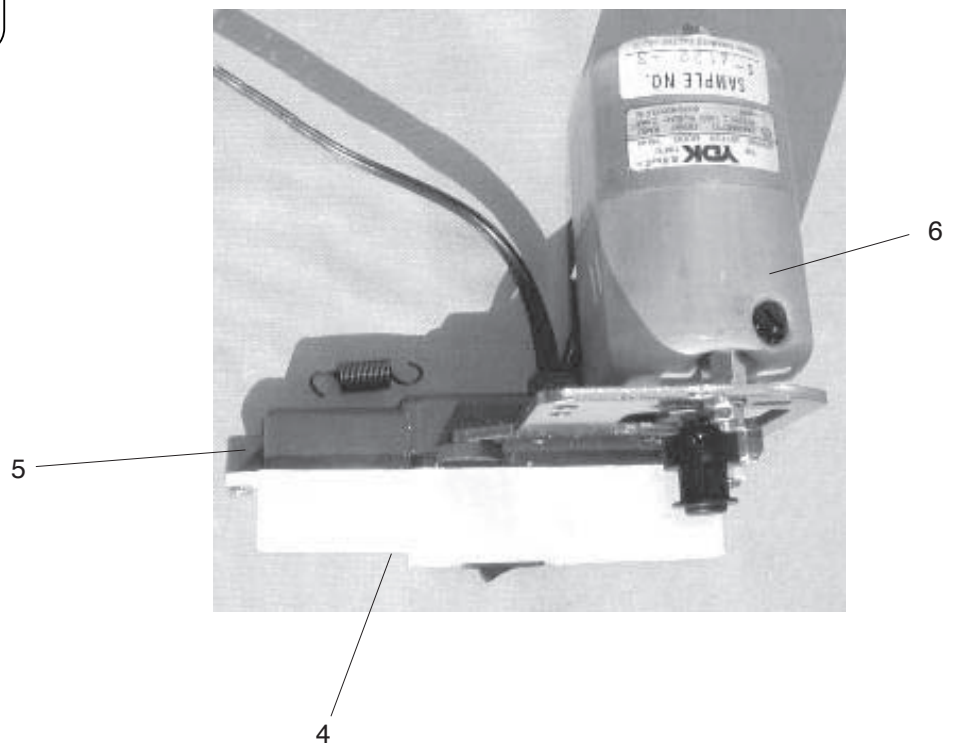

PARTS LIST

PARTS LIST

KEY NO.	PARTS NO.	DESCRIPTION
1	795623000	Lamp socket (unit)
2	655681467	Lamp socket (unit)
3	000009009	Lamp 240V 15W BA15D
4	777502109	Machine socket (unit)
5	794087003	Machine socket cover
6	795626210	Motor (unit) (U.S.A./Canada)
	795627015	Motor (unit) (Continental Europe)
	795627118	Motor (unit) (UK) (Australia)
7	000120203	Setscrew 3x8 (B)
8	000101404	Setscrew 4x6