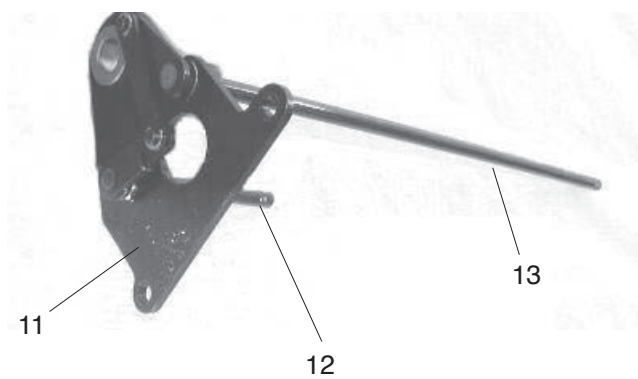

PARTS LIST

PARTS LIST

KEY NO.	PARTS NO.	DESCRIPTION
1	795611304	Feed adjuster bracket (unit)
2	795087224	Differential feed dial
3	795087121	Stitch length dial
4	794099307	Dial cap
5	787259006	Spring
6	785224006	Adjusting screw
7	000160102	Adjustable nut 4
8	787263003	Spring
9	000081119	Setscrew 4x6
10	652056000	Adjusting screw
11	795076002	Lower shaft base
12	795074000	Sub feed convert arm shaft
13	795077003	Sub feed link arm shaft
14	794053000	Sub feed link arm