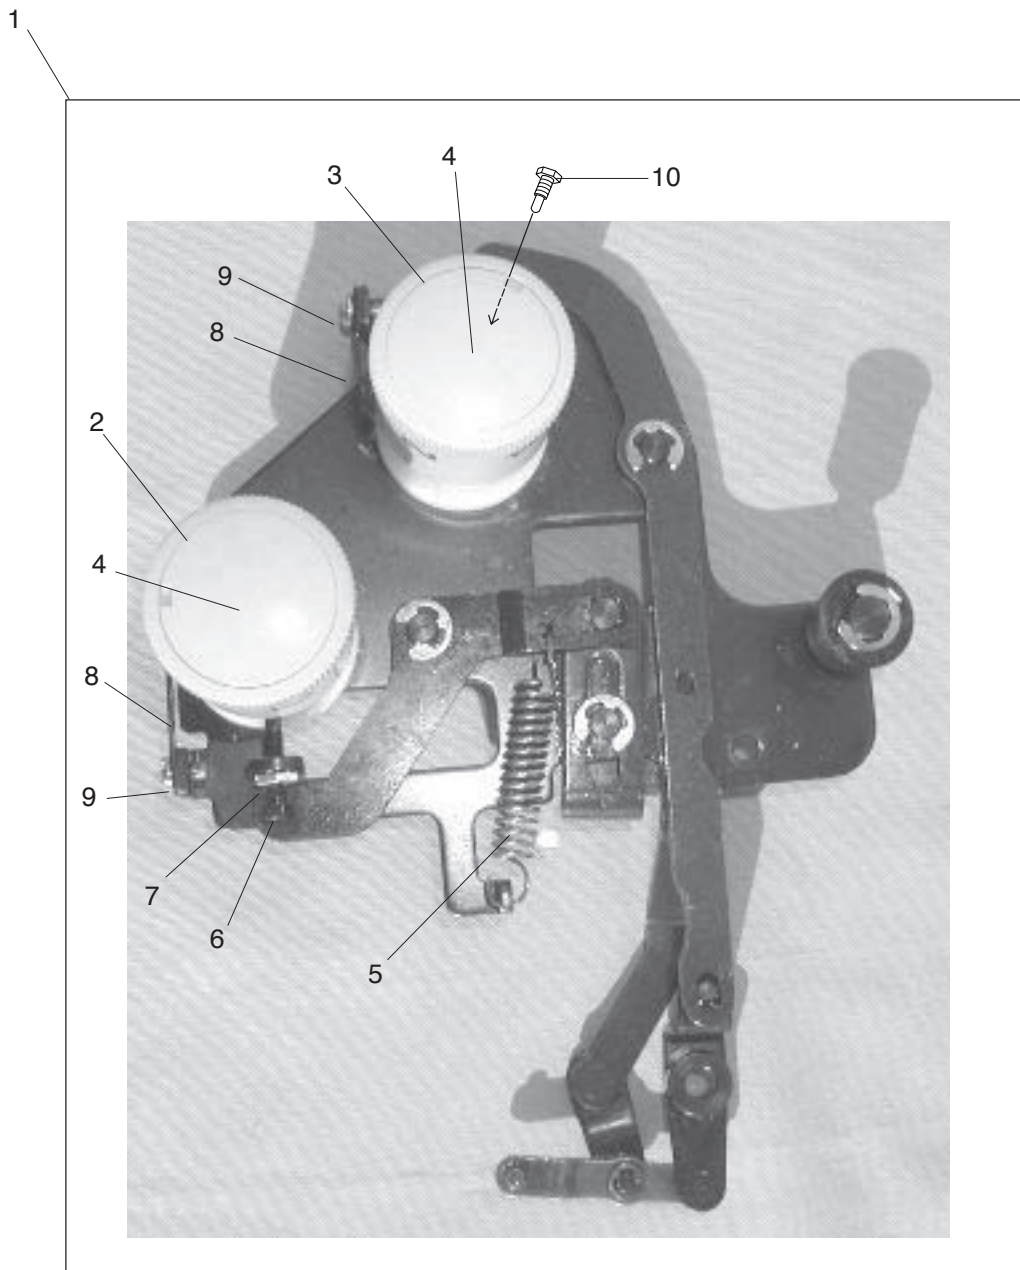

PARTS LIST

PARTS LIST

KEY NO.	PARTS NO.	DESCRIPTION
1	795611304	Feed adjuster bracket (unit)
2	795087224	Differential feed dial
3	795087121	Stitch length dial
4	794099307	Dial cap
5	787259006	Spring
6	785224006	Adjusting screw
7	000160102	Adjustable nut 4
8	787263003	Spring
9	000081119	Setscrew 4x6
10	652056000	Adjusting screw
11	795076002	Lower shaft base
12	795074000	Sub feed convert arm shaft
13	795077003	Sub feed link arm shaft
14	794053000	Sub feed link arm