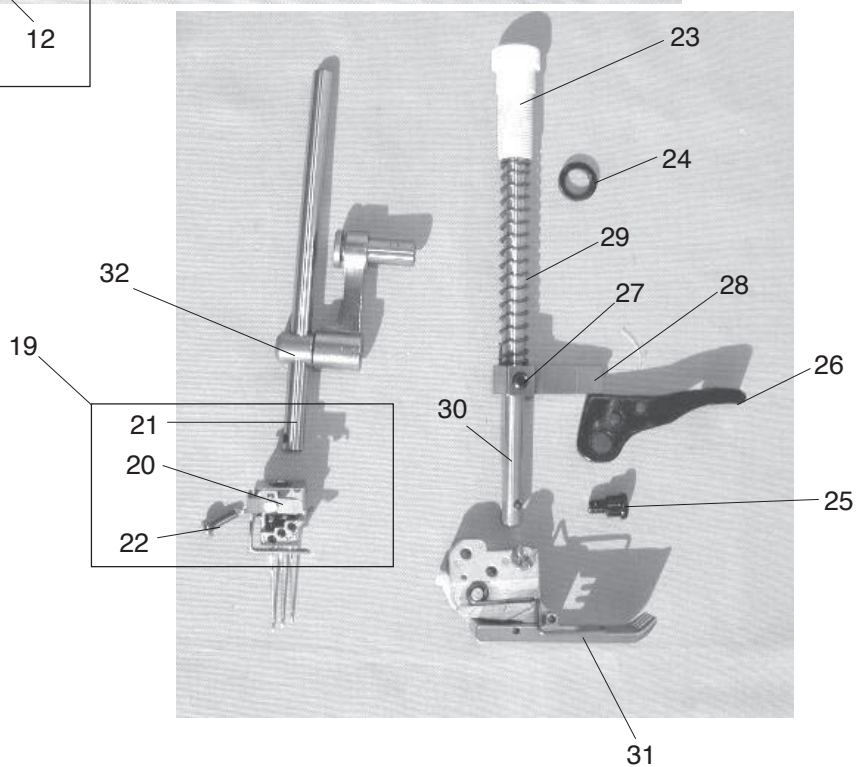

PARTS LIST

1

PARTS LIST

KEY NO.	PARTS NO.	DESCRIPTION
1	796607001	Front cover (unit)
2	795039601	Front cover
3	795040007	Thread guide (1)
4	000149301	Setscrew 3x8 (B)
5	795041008	Needle thread guide (2)
6	795042009	Needle thread guide (3)
7	795165009	Looper thread guide (1)
8	795045002	Looper thread guide (2)
9	795046003	Thread guide chart
10	724025006	Face cover reflection plate
11	788064108	Looper thread tension slider
12	795166000	Converter plate
13	788081008	Spring
14	000070506	Washer
15	000161206	Setscrew 3x10 (B)
16	000014100	Snap ring CS-4
17	795164008	Spring
18	000013903	Snap ring CS-5
19	795167001	Spring
20	820374004	Setscrew 2x2.3
21	795143403	Vibration absorber 4
22	795143300	Vibration absorber 3
23	795169003	Sticker

PARTS LIST

1

11

PARTS LIST

KEY NO.	PARTS NO.	DESCRIPTION
1	796606402	Thread tension set plate (unit)
2	795104000	Thread tension set plate
3	795502035	Needle thread tension (L) (unit)
4	796503039	Needle thread tension (C) (unit)
5	795503036	Needle thread tension (R) (unit)
6	795504037	Looper thread tension (unit)
7	000101404	Setscrew 4x6
8	795615009	Thread tension release lever (unit)
9	795108004	Thread releasing shaft
10	795110009	Cam
11	795605006	Thread take-up lever cover (unit)
12	795043000	Thread take-up lever cover
13	795121003	Thread take-up lever
14	000097406	Setscrew 3x3
15	795604005	Needle thread take-up lever (unit)
16	795026007	Needle thread take-up lever
17	795123005	Cam follower
18	000001207	Snap ring E-2.5
19	796602006	Needle bar (unit)
20	796603007	Needle clamp (unit)
21	795018006	Needle bar
22	000080428	Setscrew 3x10
23	795030004	Pressure adjusting screw
24	102061008	Washer
25	810431009	Hinge screw
26	650032015	Presser foot lifter
27	000111304	Hexagonal socket screw 5x5
28	724118007	Presser bar bracket
29	795029000	Presser bar spring
30	784029006	Presser bar
31	796501004	Presser foot (unit)
32	795024005	Needle bar connecting stud
33	795629006	Take-up lever supporter pin (unit)