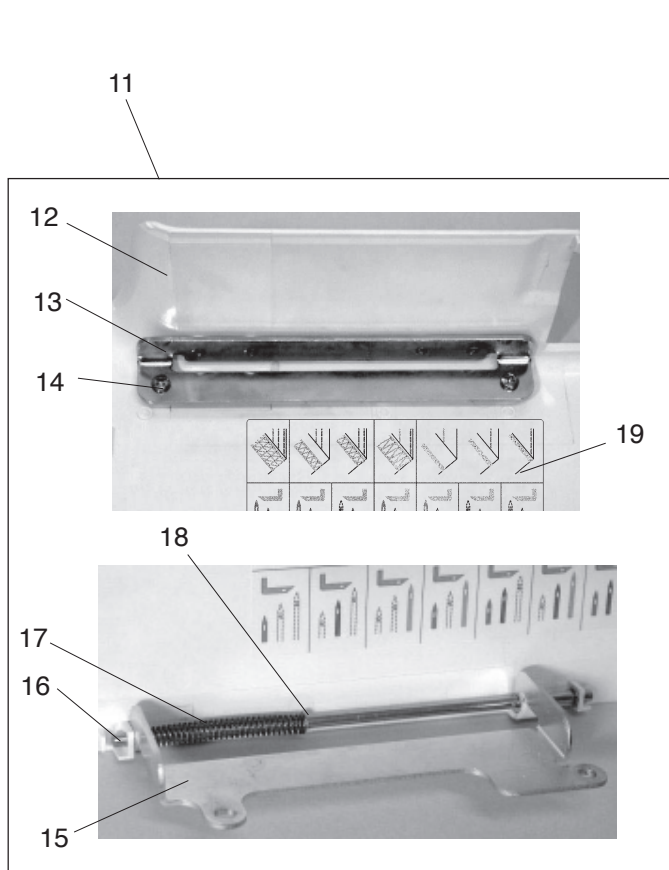

SERVICE MANUAL
PARTS LIST

Cover Pro 1000CPX

PARTS LIST

PARTS LIST

KEY NO.	PARTS NO.	DESCRIPTION
1	795603107	Face cover (unit)
2	795016004	Face cover
3	840602006	Thread cutter (unit)
4	000115700	Setscrew TP 4x10
5	795601002	Rear cover (unit)
6	795007105	Rear cover
7	795004009	Handle
8	795005000	Handle supporter
9	730015002	Handle shaft
10	000120203	Setscrew 3x8 (B)
11	795602210	Looper cover (unit)
12	795010123	Looper cover
13	795102008	Attachment set plate
14	000120203	Setscrew 3x8 (B)
15	795011009	Looper cover supporter
16	795013001	Looper cover shaft
17	795150001	Looper cover spring
18	000002105	Snap ring E-3
19	795015003	Stitch chart
20	789606008	Spool stand (unit)
21	777011003	Spool stand
22	784223105	Spool holder
23	789607009	Thread guide bar (unit)
24	000115700	Setscrew TP 4x10
25	000114802	Setscrew TP 4x12

KEY NO.	PARTS NO.	DESCRIPTION
1	795631001	Free-arm cover (unit)
2	000081005	Setscrew 4x8
3	795114106	Belt cover
4	795112001	Base plate
5	605074008	Rubber foot
6	000119106	Setscrew TP 4x10
7	000198305	Setscrew 4x10 (B)
8	795634004	Adjusting screw (unit)
9	000081016	Setscrew 4x8
10	000234603	Setscrew 4x10
11	000103510	Setscrew 4x10
12	795009004	Extension table

PARTS LIST

PARTS LIST

KEY NO.	PARTS NO.	DESCRIPTION
1	795611304	Feed adjuster bracket (unit)
2	795087224	Differential feed dial
3	795087121	Stitch length dial
4	794099307	Dial cap
5	787259006	Spring
6	785224006	Adjusting screw
7	000160102	Adjustable nut 4
8	787263003	Spring
9	000081119	Setscrew 4x6
10	652056000	Adjusting screw
11	795076002	Lower shaft base
12	795074000	Sub feed convert arm shaft
13	795077003	Sub feed link arm shaft
14	794053000	Sub feed link arm