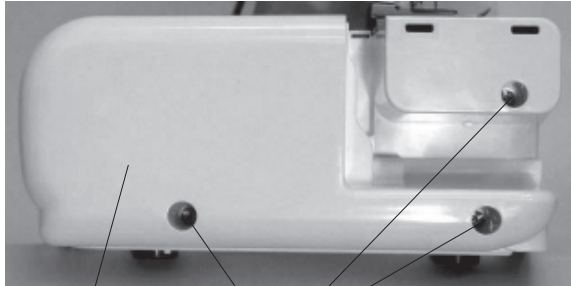

SERVICE MANUAL
PARTS LIST

Cover Pro 1000CPX

PARTS LIST

PARTS LIST

KEY NO.	PARTS NO.	DESCRIPTION
1	795603107	Face cover (unit)
2	795016004	Face cover
3	840602006	Thread cutter (unit)
4	000115700	Setscrew TP 4x10
5	795601002	Rear cover (unit)
6	795007105	Rear cover
7	795004009	Handle
8	795005000	Handle supporter
9	730015002	Handle shaft
10	000120203	Setscrew 3x8 (B)
11	795602210	Looper cover (unit)
12	795010123	Looper cover
13	795102008	Attachment set plate
14	000120203	Setscrew 3x8 (B)
15	795011009	Looper cover supporter
16	795013001	Looper cover shaft
17	795150001	Looper cover spring
18	000002105	Snap ring E-3
19	795015003	Stitch chart
20	789606008	Spool stand (unit)
21	777011003	Spool stand
22	784223105	Spool holder
23	789607009	Thread guide bar (unit)
24	000115700	Setscrew TP 4x10
25	000114802	Setscrew TP 4x12

PARTS LIST

1

2

11

3

12

2

4