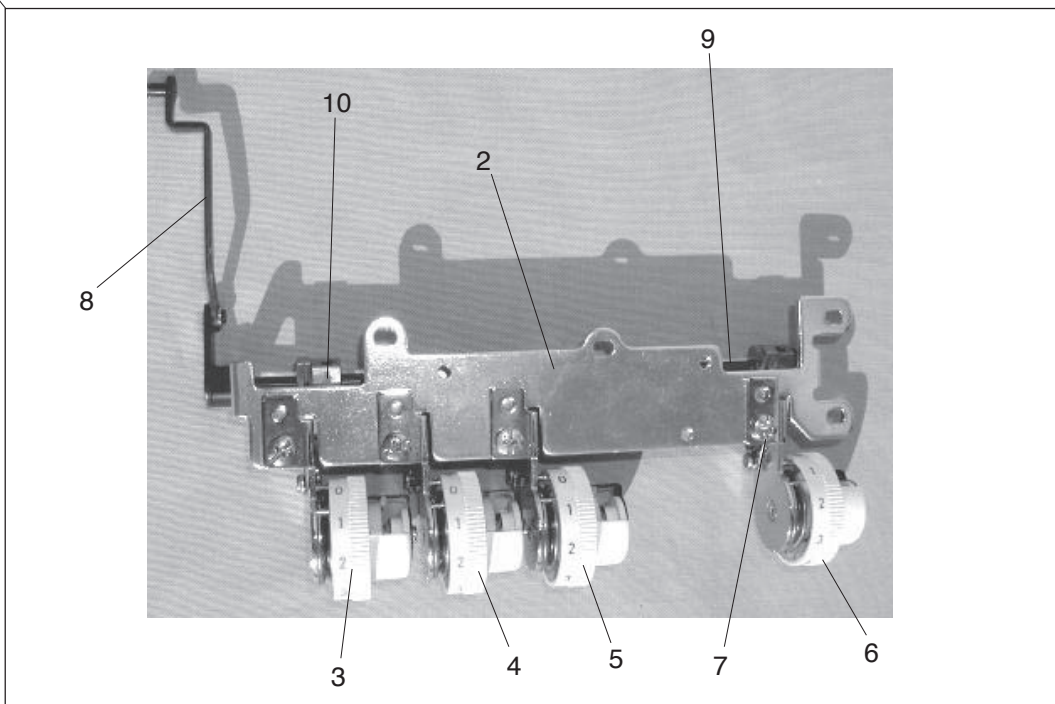

PARTS LIST

1

PARTS LIST

KEY NO.	PARTS NO.	DESCRIPTION
1	796607001	Front cover (unit)
2	795039601	Front cover
3	795040007	Thread guide (1)
4	000149301	Setscrew 3x8 (B)
5	795041008	Needle thread guide (2)
6	795042009	Needle thread guide (3)
7	795165009	Looper thread guide (1)
8	795045002	Looper thread guide (2)
9	795046003	Thread guide chart
10	724025006	Face cover reflection plate
11	788064108	Looper thread tension slider
12	795166000	Converter plate
13	788081008	Spring
14	000070506	Washer
15	000161206	Setscrew 3x10 (B)
16	000014100	Snap ring CS-4
17	795164008	Spring
18	000013903	Snap ring CS-5
19	795167001	Spring
20	820374004	Setscrew 2x2.3
21	795143403	Vibration absorber 4
22	795143300	Vibration absorber 3
23	795169003	Sticker

PARTS LIST

1

11

PARTS LIST

KEY NO.	PARTS NO.	DESCRIPTION
1	796606402	Thread tension set plate (unit)
2	795104000	Thread tension set plate
3	795502035	Needle thread tension (L) (unit)
4	796503039	Needle thread tension (C) (unit)
5	795503036	Needle thread tension (R) (unit)
6	795504037	Looper thread tension (unit)
7	000101404	Setscrew 4x6
8	795615009	Thread tension release lever (unit)
9	795108004	Thread releasing shaft
10	795110009	Cam
11	795605006	Thread take-up lever cover (unit)
12	795043000	Thread take-up lever cover
13	795121003	Thread take-up lever
14	000097406	Setscrew 3x3
15	795604005	Needle thread take-up lever (unit)
16	795026007	Needle thread take-up lever
17	795123005	Cam follower
18	000001207	Snap ring E-2.5
19	796602006	Needle bar (unit)
20	796603007	Needle clamp (unit)
21	795018006	Needle bar
22	000080428	Setscrew 3x10
23	795030004	Pressure adjusting screw
24	102061008	Washer
25	810431009	Hinge screw
26	650032015	Presser foot lifter
27	000111304	Hexagonal socket screw 5x5
28	724118007	Presser bar bracket
29	795029000	Presser bar spring
30	784029006	Presser bar
31	796501004	Presser foot (unit)
32	795024005	Needle bar connecting stud
33	795629006	Take-up lever supporter pin (unit)