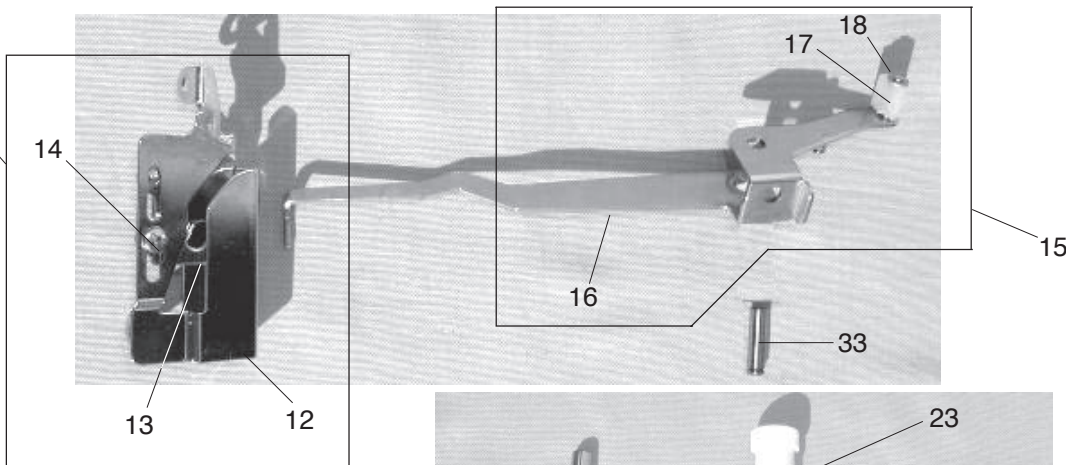

PARTS LIST

1

PARTS LIST

KEY NO.	PARTS NO.	DESCRIPTION
1	796607001	Front cover (unit)
2	795039601	Front cover
3	795040007	Thread guide (1)
4	000149301	Setscrew 3x8 (B)
5	795041008	Needle thread guide (2)
6	795042009	Needle thread guide (3)
7	795165009	Looper thread guide (1)
8	795045002	Looper thread guide (2)
9	795046003	Thread guide chart
10	724025006	Face cover reflection plate
11	788064108	Looper thread tension slider
12	795166000	Converter plate
13	788081008	Spring
14	000070506	Washer
15	000161206	Setscrew 3x10 (B)
16	000014100	Snap ring CS-4
17	795164008	Spring
18	000013903	Snap ring CS-5
19	795167001	Spring
20	820374004	Setscrew 2x2.3
21	795143403	Vibration absorber 4
22	795143300	Vibration absorber 3
23	795169003	Sticker

PARTS LIST

1

11

PARTS LIST

KEY NO.	PARTS NO.	DESCRIPTION
1	796606402	Thread tension set plate (unit)
2	795104000	Thread tension set plate
3	795502035	Needle thread tension (L) (unit)
4	796503039	Needle thread tension (C) (unit)
5	795503036	Needle thread tension (R) (unit)
6	795504037	Looper thread tension (unit)
7	000101404	Setscrew 4x6
8	795615009	Thread tension release lever (unit)
9	795108004	Thread releasing shaft
10	795110009	Cam
11	795605006	Thread take-up lever cover (unit)
12	795043000	Thread take-up lever cover
13	795121003	Thread take-up lever
14	000097406	Setscrew 3x3
15	795604005	Needle thread take-up lever (unit)
16	795026007	Needle thread take-up lever
17	795123005	Cam follower
18	000001207	Snap ring E-2.5
19	796602006	Needle bar (unit)
20	796603007	Needle clamp (unit)
21	795018006	Needle bar
22	000080428	Setscrew 3x10
23	795030004	Pressure adjusting screw
24	102061008	Washer
25	810431009	Hinge screw
26	650032015	Presser foot lifter
27	000111304	Hexagonal socket screw 5x5
28	724118007	Presser bar bracket
29	795029000	Presser bar spring
30	784029006	Presser bar
31	796501004	Presser foot (unit)
32	795024005	Needle bar connecting stud
33	795629006	Take-up lever supporter pin (unit)