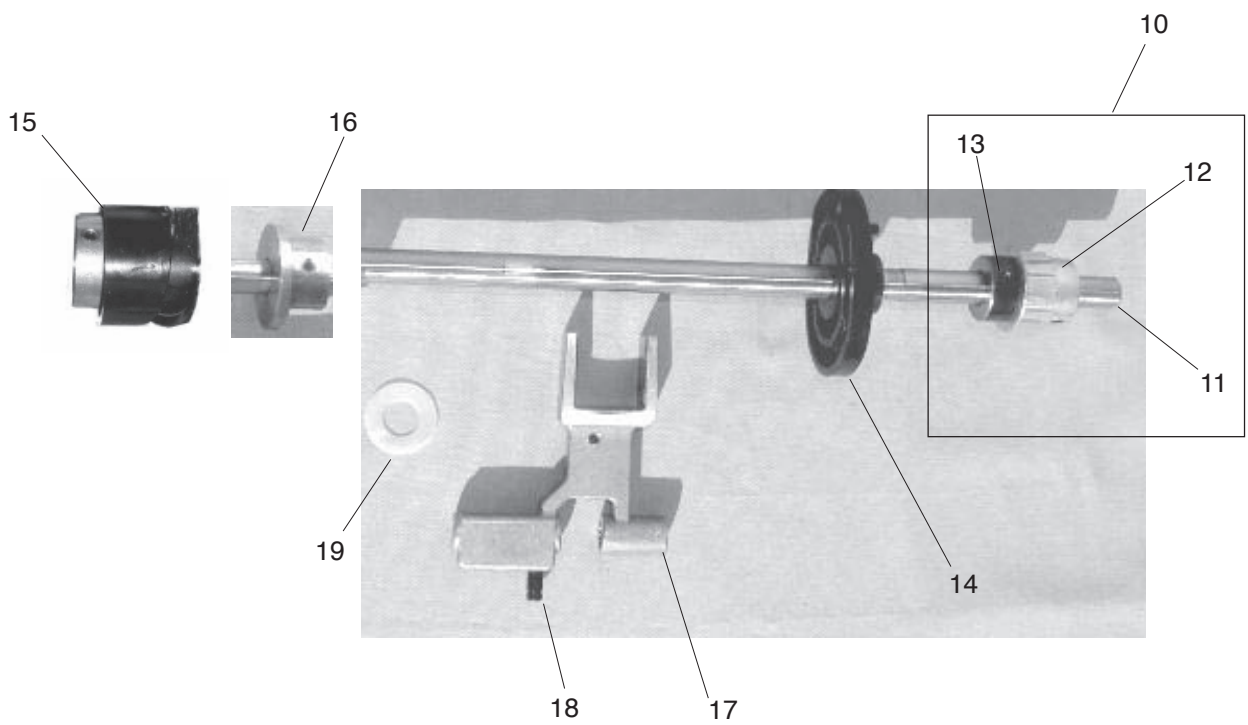

PARTS LIST

PARTS LIST

KEY NO.	PARTS NO.	DESCRIPTION
1	795606007	Upper shaft (unit)
2	795048005	Needle bar crank
3	000038605	Washer
4	639095000	Ring
5	795125007	Needle thread take-up lever cam
6	795607008	Idler (unit)
7	795632013	Belt wheel (unit)
8	846081403	Handwheel
9	795050000	Timing belt
10	795608009	Lower shaft (unit)
11	795051001	Lower shaft
12	724030004	Lower shaft timing gear (unit)
13	619006002	Upper shaft ring
14	795057007	Looper take-up lever cam
15	795628005	Looper rocking cam (unit)
16	795055005	Looper cam
17	795056006	Looper rod
18	795134009	Screw
19	000038605	Washer