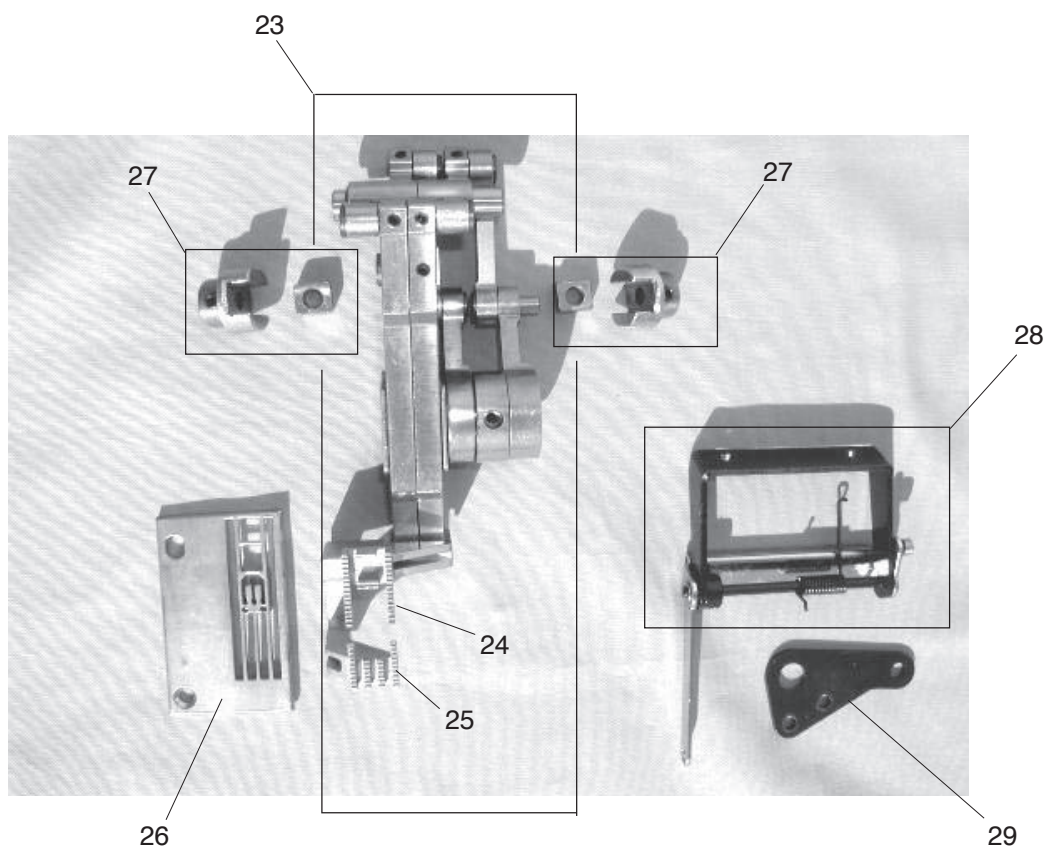

PARTS LIST

PARTS LIST

KEY NO.	PARTS NO.	DESCRIPTION
1	795613007	Looper shaft (unit)
2	795092004	Looper shaft
3	795614008	Looper (unit)
4	792048006	Looper thrust ring
5	795099001	Looper link arm
6	795101007	Looper release knob
7	000101116	Setscrew 3x4
8	000138008	Hexagonal bolt 4x16
9	795612006	Looper crank arm
10	795089008	Looper rocking arm
11	795034008	Looper cam roller
12	795053003	Looper cam roller pin
13	795090002	Looper slider block
14	795088007	Looper rocking shaft
15	624245001	Thrust stopper
16	795132007	Looper spring
17	795085004	Needle guard
18	795093005	Looper arm
19	792048006	Looper shaft ring
20	795135000	Looper rocking spring
21	795127009	Looper crank spring
22	000002909	Snap ring E-7
23	795610004	Main feed base (unit)
24	795060003	Main feed dog
25	795061004	Sub feed dog
26	796601005	Needle plate (unit)
27	785521006	Feed regulator (unit)
28	795609000	Looper thread take-up lever (unit)
29	795073009	Link shaft support base