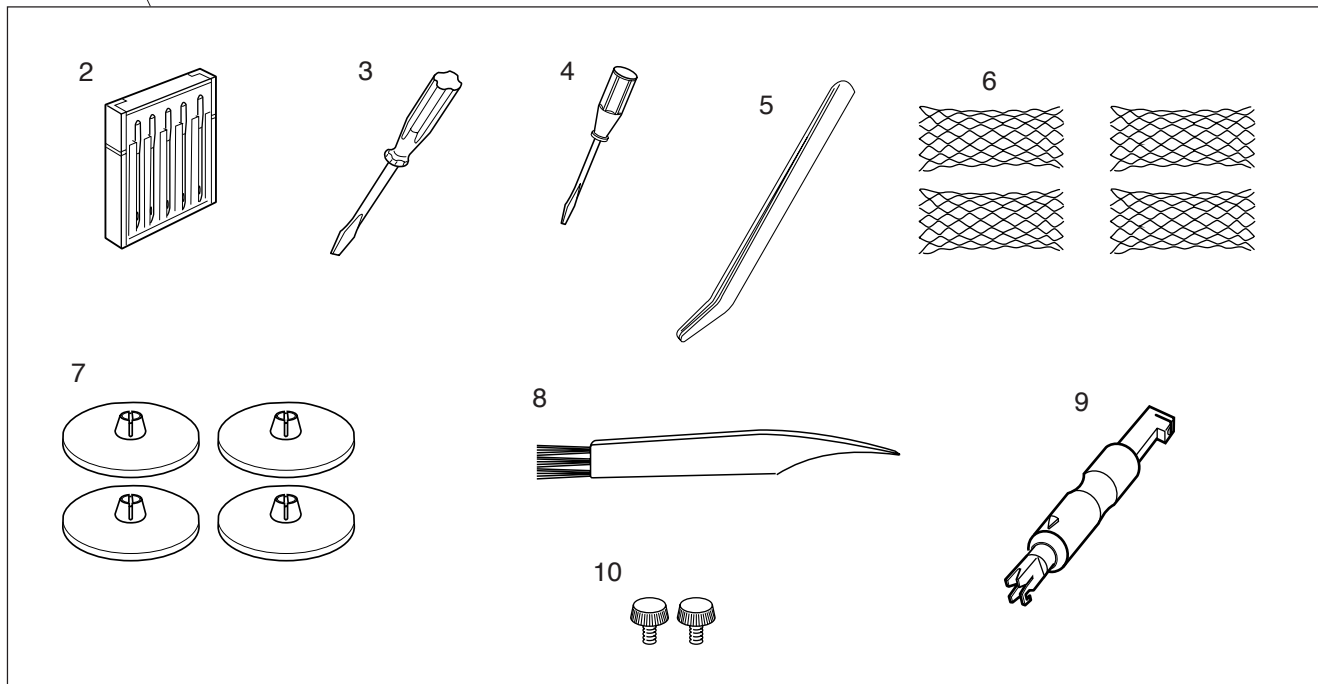

PARTS LIST

PARTS LIST

KEY NO.	PARTS NO.	DESCRIPTION
1	795606007	Upper shaft (unit)
2	795048005	Needle bar crank
3	000038605	Washer
4	639095000	Ring
5	795125007	Needle thread take-up lever cam
6	795607008	Idler (unit)
7	795632013	Belt wheel (unit)
8	846081403	Handwheel
9	795050000	Timing belt
10	795608009	Lower shaft (unit)
11	795051001	Lower shaft
12	724030004	Lower shaft timing gear (unit)
13	619006002	Upper shaft ring
14	795057007	Looper take-up lever cam
15	795628005	Looper rocking cam (unit)
16	795055005	Looper cam
17	795056006	Looper rod
18	795134009	Screw
19	000038605	Washer

PARTS LIST

PARTS LIST

KEY NO.	PARTS NO.	DESCRIPTION
1	795623000	Lamp socket (unit)
2	655681467	Lamp socket (unit)
3	000009009	Lamp 240V 15W BA15D
4	777502109	Machine socket (unit)
5	794087003	Machine socket cover
6	795626210	Motor (unit) (U.S.A./Canada)
	795627015	Motor (unit) (Continental Europe)
	795627118	Motor (unit) (UK) (Australia)
7	000120203	Setscrew 3x8 (B)
8	000101404	Setscrew 4x6

PARTS LIST

1

11

12

13

14

PARTS LIST

KEY NO.	PARTS NO.	DESCRIPTION
1	796870100	Standard accessories (unit)
2	795802005	Assorted needle set
3	784810002	Screwdriver
4	792030005	Small screwdriver
5	624801001	Tweezers
6	624806006	Net
7	822020503	Spool cap
8	802424004	Lint brush
9	200254502	Needle threader
10	200217134	Thumbscrew (for optional attachment)
11	366401400	Accessory box
12	C-1028-1	Foot control (U.S.A./Canada)
	C-2060-1	Foot control (Continental Europe)
	C-2064-1	Foot control (UK)
	C-2065-1	Foot control (Australia)
13	796800280	Instruction book (English)
	796800291	Instruction book (English/Spanish/French)
	796800305	Instruction book (Dutch/French/German)
	796800316	Instruction book (Norwegian/Swedish/Danish)
	796800327	Instruction book (Italian/Finnish/Portuguese)
	796800246	Instruction book (Russian)
	796800408	Instruction book (Chinese)
14	795801107	Cover