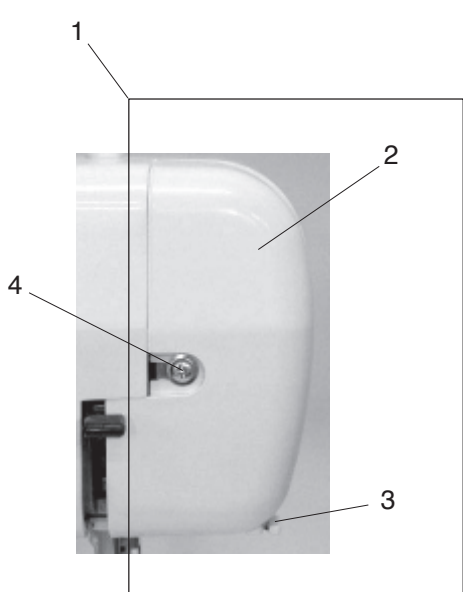

SERVICE MANUAL
PARTS LIST

Cover Pro 1000CPX

PARTS LIST

PARTS LIST

KEY NO.	PARTS NO.	DESCRIPTION
1	795603107	Face cover (unit)
2	795016004	Face cover
3	840602006	Thread cutter (unit)
4	000115700	Setscrew TP 4x10
5	795601002	Rear cover (unit)
6	795007105	Rear cover
7	795004009	Handle
8	795005000	Handle supporter
9	730015002	Handle shaft
10	000120203	Setscrew 3x8 (B)
11	795602210	Looper cover (unit)
12	795010123	Looper cover
13	795102008	Attachment set plate
14	000120203	Setscrew 3x8 (B)
15	795011009	Looper cover supporter
16	795013001	Looper cover shaft
17	795150001	Looper cover spring
18	000002105	Snap ring E-3
19	795015003	Stitch chart
20	789606008	Spool stand (unit)
21	777011003	Spool stand
22	784223105	Spool holder
23	789607009	Thread guide bar (unit)
24	000115700	Setscrew TP 4x10
25	000114802	Setscrew TP 4x12

PARTS LIST

1

2

11

3

12

2

4

KEY NO.	PARTS NO.	DESCRIPTION
1	795631001	Free-arm cover (unit)
2	000081005	Setscrew 4x8
3	795114106	Belt cover
4	795112001	Base plate
5	605074008	Rubber foot
6	000119106	Setscrew TP 4x10
7	000198305	Setscrew 4x10 (B)
8	795634004	Adjusting screw (unit)
9	000081016	Setscrew 4x8
10	000234603	Setscrew 4x10
11	000103510	Setscrew 4x10
12	795009004	Extension table