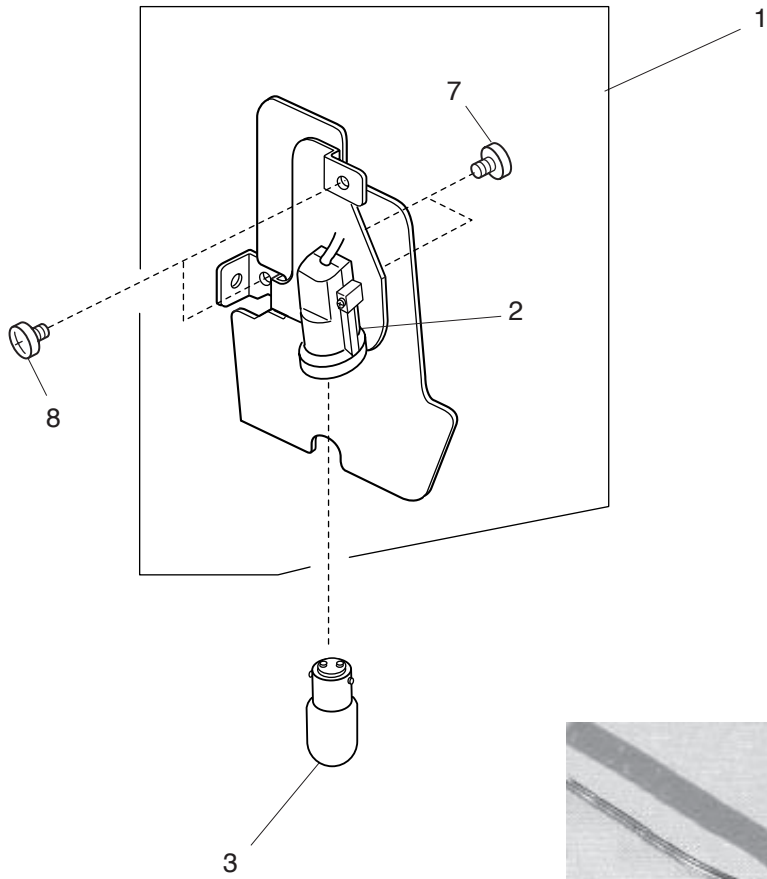

PARTS LIST

PARTS LIST

KEY NO.	PARTS NO.	DESCRIPTION
1	795623000	Lamp socket (unit)
2	655681467	Lamp socket (unit)
3	000009009	Lamp 240V 15W BA15D
4	777502109	Machine socket (unit)
5	794087003	Machine socket cover
6	795626210	Motor (unit) (U.S.A./Canada)
	795627015	Motor (unit) (Continental Europe)
	795627118	Motor (unit) (UK) (Australia)
7	000120203	Setscrew 3x8 (B)
8	000101404	Setscrew 4x6